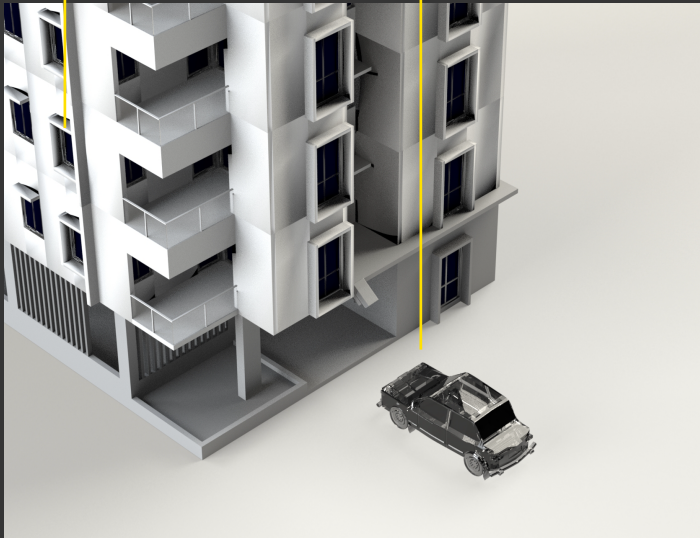

Can attach multiple cameras
No blind spot

Wide Compatibility
Compatible to garage door, barrier, and many other parking control hardware

Support Payment
We have all you need to run a car park business

AI Car Detection
Vision-based detection loop

High Extensibility
Can add extension modules based on your requirements

Embedded All-in-one
Easy to install and able to DIY